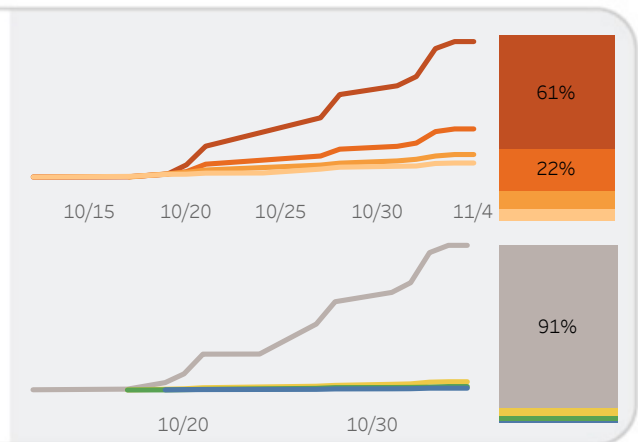

Trend and Share of Electorate

Sign up to receive this statewide or by district in your inbox every morning by [clicking here](#)