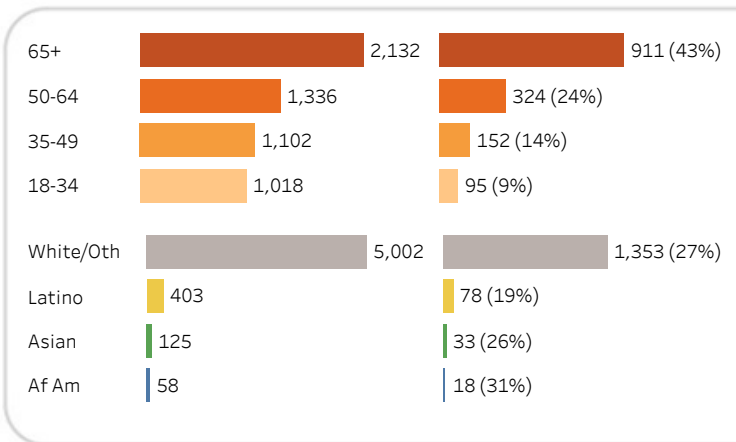

Trend and Share of Electorate

Sign up to receive this statewide or by district in your inbox every morning by [clicking here](#)