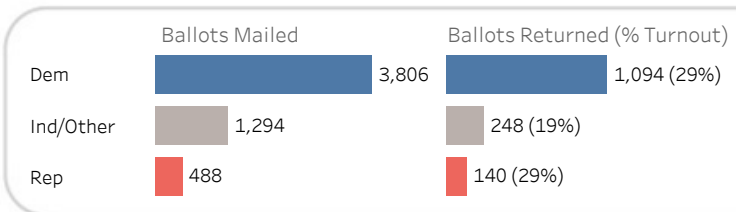

Ballots Mailed and Returned