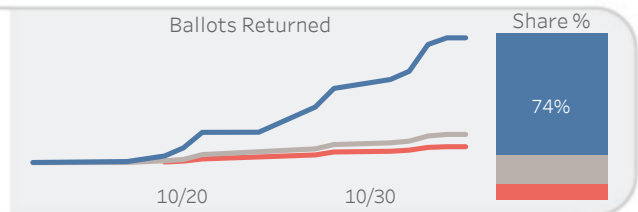

Trend and Share of Electorate

Sign up to receive this statewide or by district in your inbox every morning by [clicking here](#)