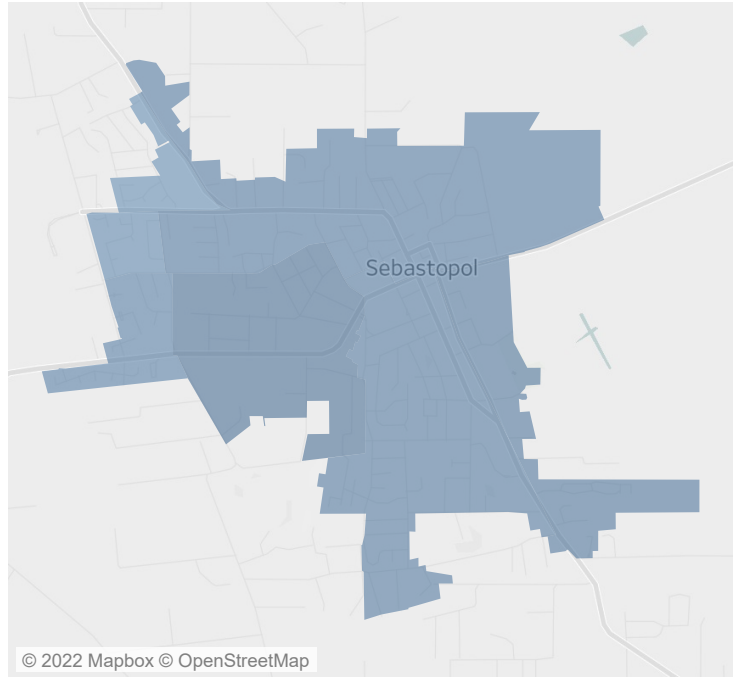

2022 General Ballot Tracker

CA - City Of Sebastopol (Oct 12, 2022 - Nov 03, 2022)

Select for Filters

Returns