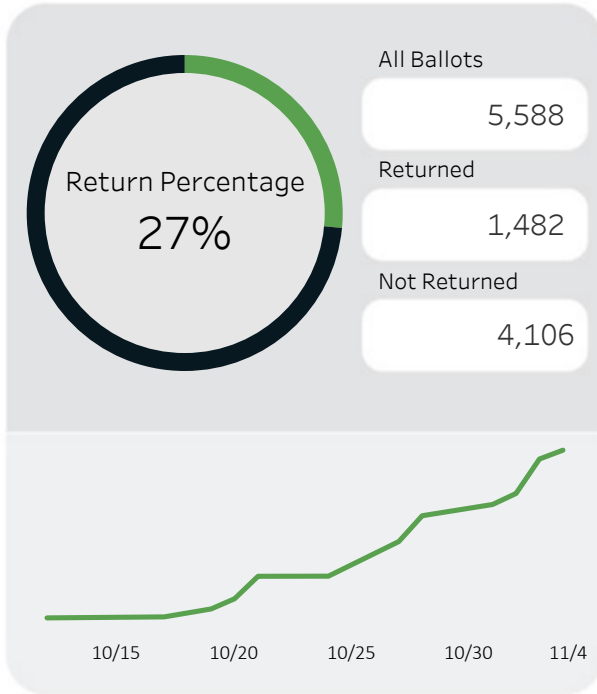

2022 General Ballot Tracker

CA - City Of Sebastopol (Oct 12, 2022 - Nov 03, 2022)

Select for Filters

Returns